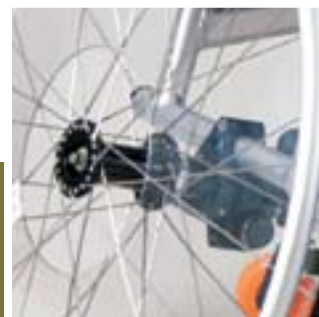

WOLTURNUS

Basket

Rigid wheelchair
for basketball

Sebastian Magenheim with his Wolturnus Basket. Copyright: Jürgen Berg

Strong and light Basketball wheelchair

The Wolturnus Basket wheelchair is a first-class sports wheelchair. It's strong, robust and light at the same time and designed in accordance with international regulations.

The Wolturnus basketball wheelchair has been optimised in partnership with international players from e.g. German and Dutch clubs. It is designed in accordance with international regulations.

The frame is made of tempered 7020 aluminium, the strongest aluminium alloy that can be welded. The result is a first-class sports wheelchair with superior stability and low weight. It ensures that you can accelerate and switch directions faster than opponents. The frame's geometry is adapted to suit your size, strength and position on court.

Because the frame is anodised, the surface is hard, robust and maintenance-free.

The Wolturnus Basket is available as a fully welded customised version as well as a model with adjustable features. Basket A is therefore suitable for beginners as well as a team wheelchair.

› BASKET

Customised basketball wheelchair for experienced users. Fixed backrest and rear axle.

› REAR AXLE

You can choose between a fixed and an adjustable rear axle.

› ANTI-TIP

Anti-tipping device in both sides for maximum stability on court