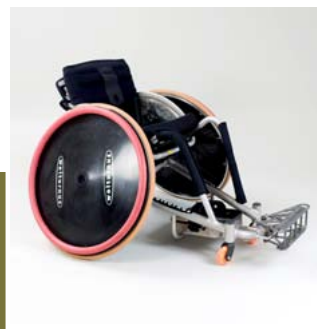

› RUGBY DÉFENSE

The extended front bumper is designed to stand your ground and block your opponent's wheelchair.